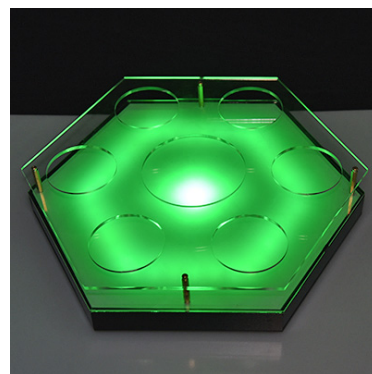

Name : Led Tray Shot
Item : CF-817BF
Power supply : Rechargeable style
Material: Acrylic
Size : (D)39*21*(H)9cm
(Stock)