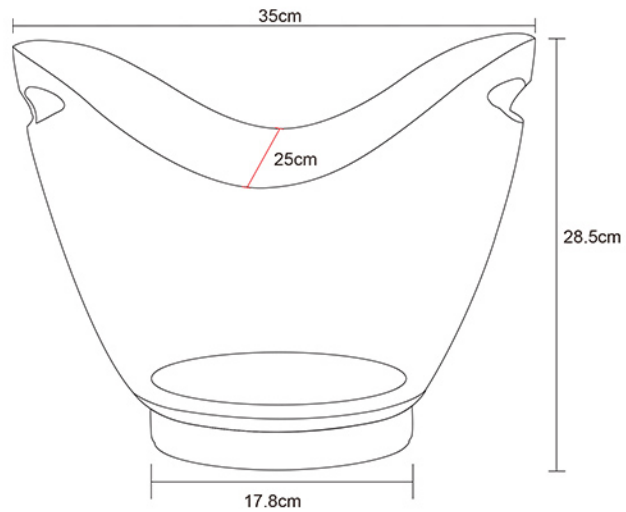

PRODUCT PLAN

CF-314BF