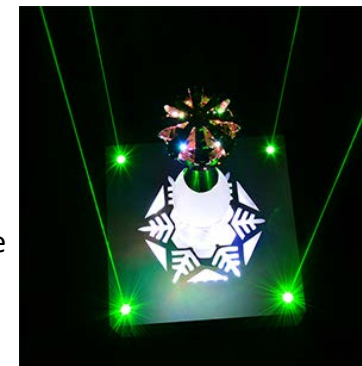

Name : Led bar lamp
Item : CF-812BF
Power supply : Rechargeable style
Material: ABS
Size : (D)9*(H)13.2cm
(Stock)

Name : Led Bottle Glorifier
Item : CF-813BF
Power supply : Rechargeable style
Material: Acrylic
Size : (D)30*30*(H)7.5cm
(Stock)