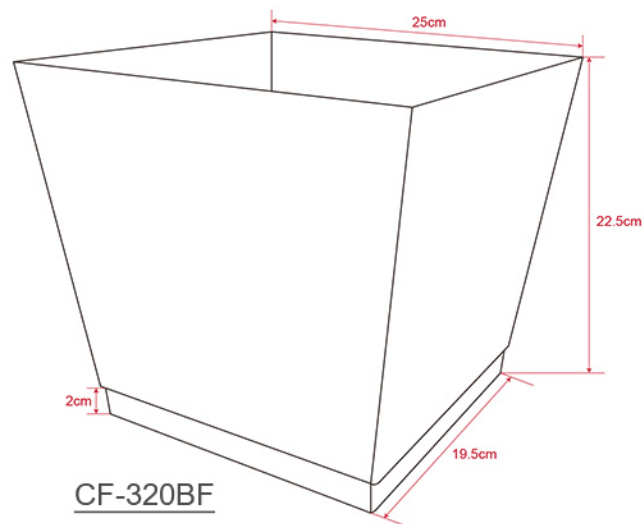

CF-320BF

CF-340BF

Led ice bucket

Name : Led ice bucket
Item : CF-304AF/BF
Power supply : Dry battery style
(AA*4)/
Rechargeable style
Material : PS+ABS
Size : (D)21.5*15*(H)23cm
Capacity : 5L
(Stock)

Name : Led ice bucket
Item : CF-305BF
Power supply : Dry battery style
(AAA*3)
Material : PP
Size : (D)19*19*(H)18.5cm
Capacity : 3.5L
(Stock)