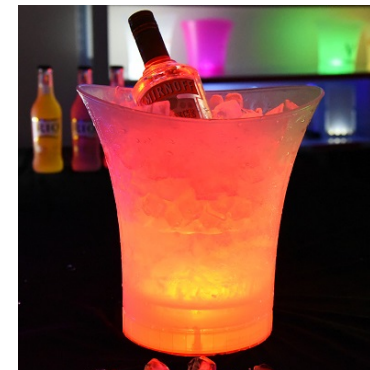

Name : Led ice bucket
Item : CF-328AF
Power supply : Dry battery style
(AA*2)
Material: PP
Size : (D)25*23*(H)23cm
Capacity : 5L
(Stock)

Name : Led ice bucket
Item : CF-328BF
Power supply : Rechargeable style
Material: PP
Size : (D)25*23*(H)25.5cm
Capacity : 5L
(Stock)