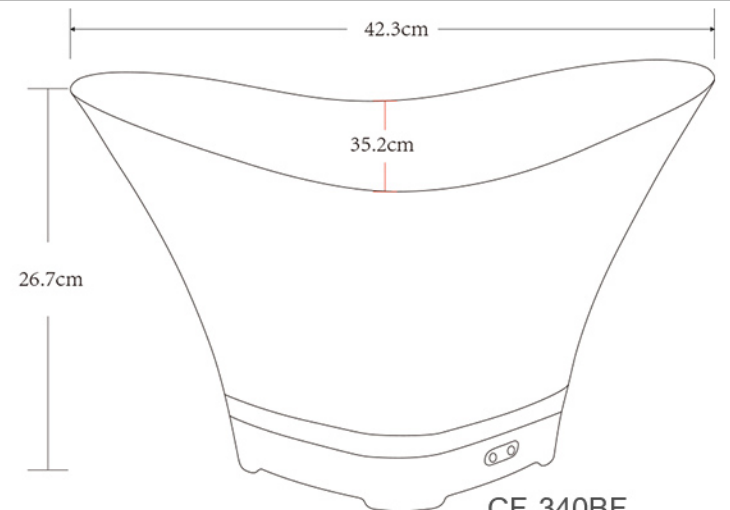

CF-320BF

CF-340BF

Led ice bucket

Name : Led ice bucket
Item : CF-304AF/BF
Power supply : Dry battery style
(AA*4)/
Rechargeable style
Material : PS+ABS
Size : (D)21.5*15*(H)23cm
Capacity : 5L
(Stock)

Name : Led ice bucket
Item : CF-305BF
Power supply : Dry battery style
(AAA*3)
Material : PP
Size : (D)19*19*(H)18.5cm
Capacity : 3.5L
(Stock)