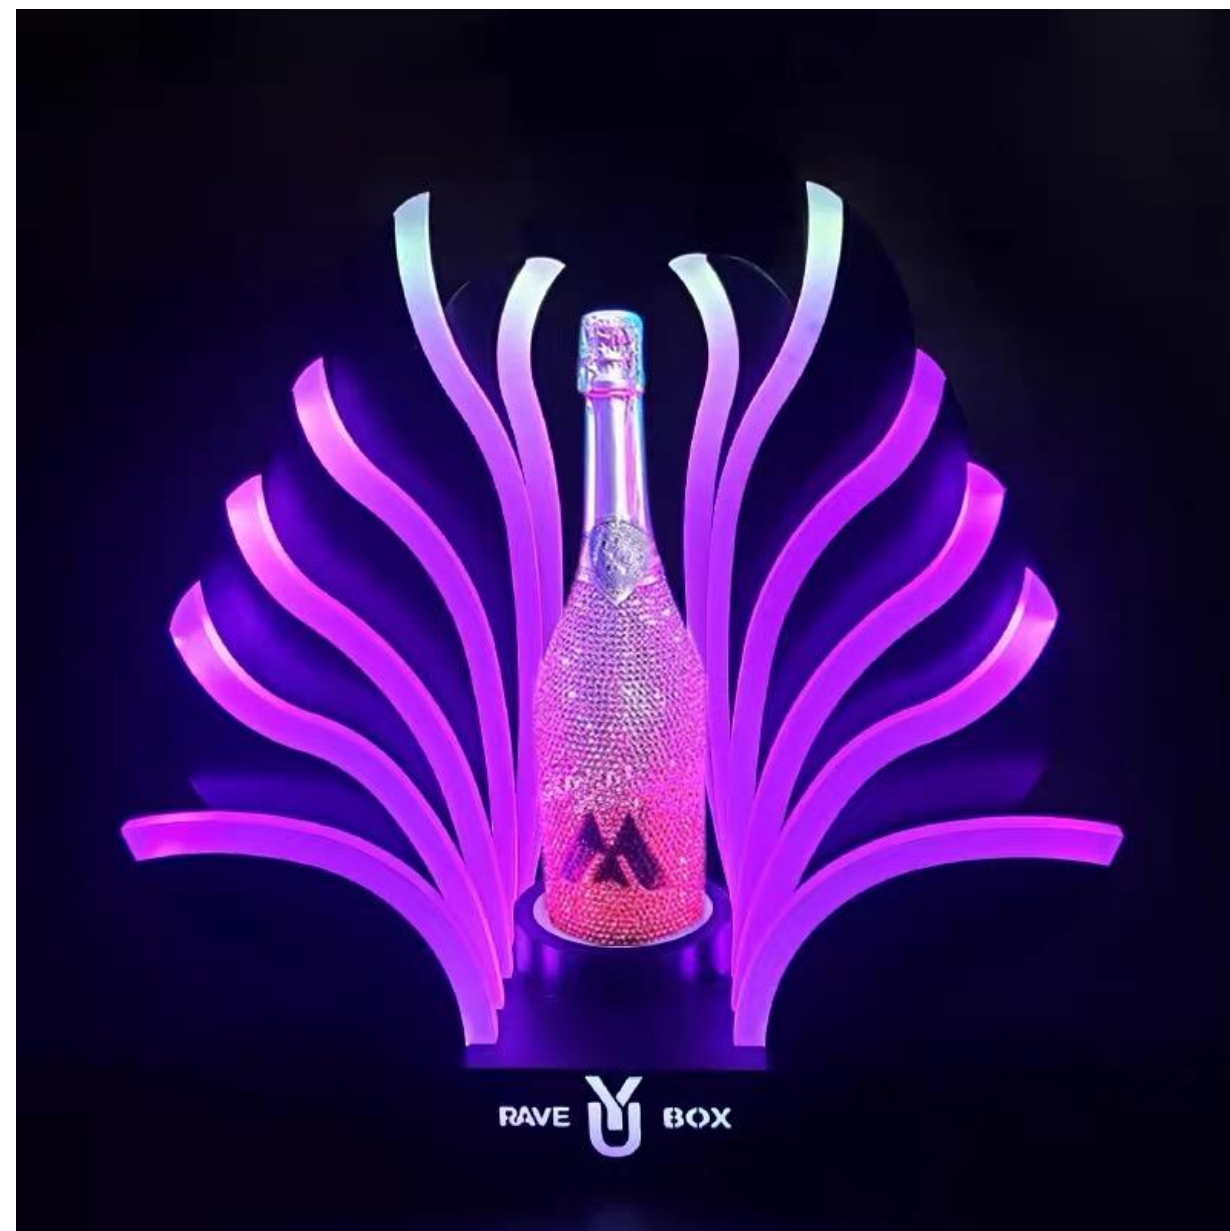

# LED BOTTLE DISPLAY

CF-701BF

CF-702BF

CF-703BF

CF-704BF

CF-705BF

CF-706BF

CF-707BF