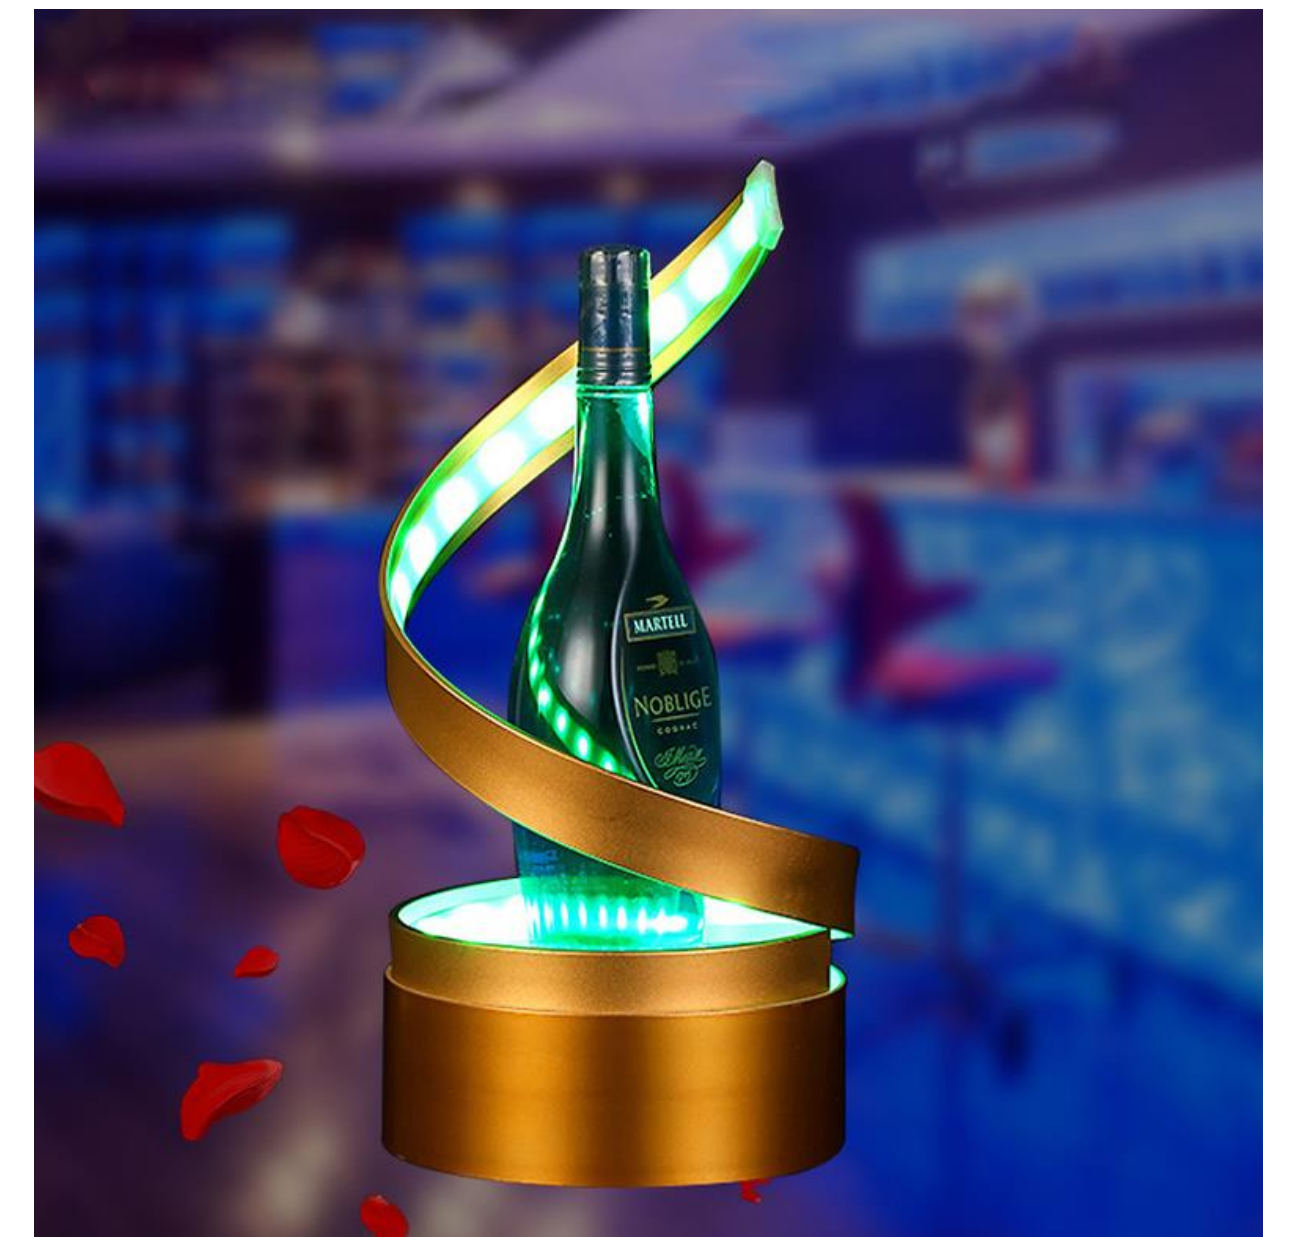

CF-706BF

CF-709BF