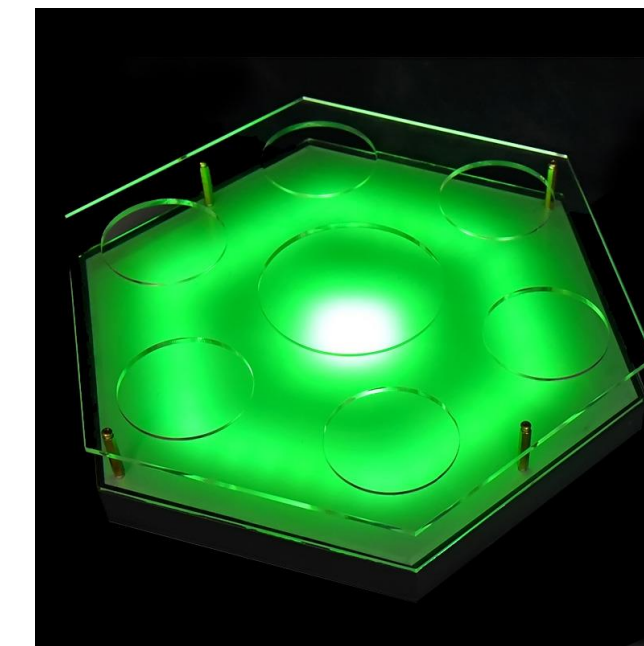

Name : Led Tray Shot
Item : CF-818BF
Power supply : Rechargeable style
Materia : Acrylic
Size : (D)29.9*(H)5.5cm
(Order now, make now)